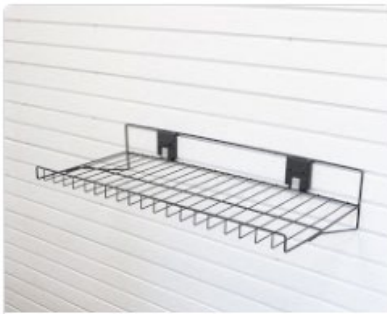

Slatwall Accessories

Paper Towel Holder
220915

3x12" Basket
220916

Medium Wire Basket
220917

Large Wire Basket
220918

Angled Shoe Shelf
220919

Gear Bag
220920

Sports Bag
220921

Utility Arm/Kayak Rack
220940

Slatwall Accessories

4" Single Hook
220922

4" Double Hook
220923

4" Wide
Double Hook
220924

6" Narrow Hook
(ski hook)
220925

6" J Hook
220926

8" Double Hook
220927